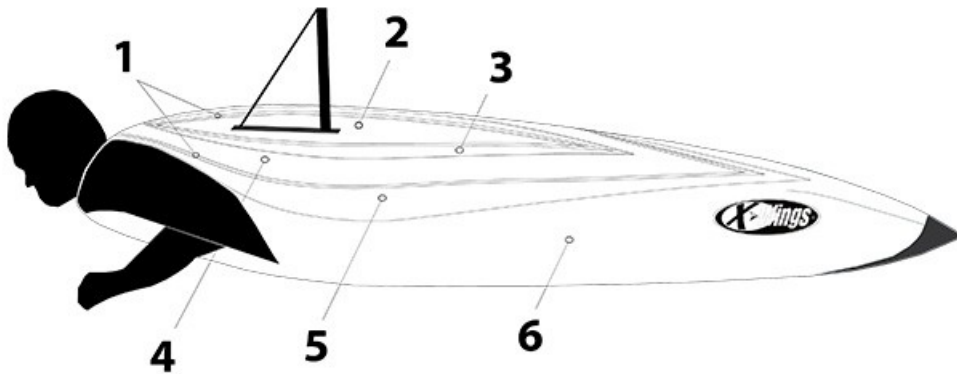

## X-Wings Snake colour choice:

Area	Colour (Circle option)
<b>1</b>	Black / White / Red / Green / Blue / Marine / Grey / Yellow
<b>2</b>	Black / White / Red / Green / Blue / Marine / Grey / Yellow
<b>3</b>	Black / White / Red / Green / Blue / Marine / Grey / Yellow
<b>4</b>	Black / White / Red / Green / Blue / Marine / Grey / Yellow
<b>5</b>	Black / White / Red / Green / Blue / Marine / Grey / Yellow
<b>6</b>	Black / White / Red / Green / Blue / Marine / Grey / Yellow